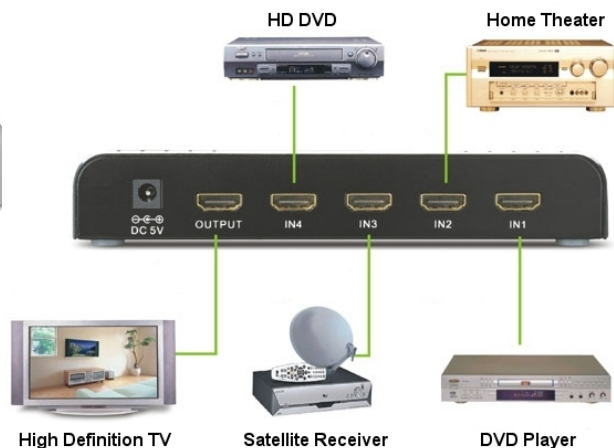

HDMI Switch Box

4 Inputs, 1 Output

Full HD 1080p Supported

HDMI is the newest video and audio interface that meets the HDTV requirement. The video and audio connection is made with one cable, and supports the highest video resolution up to 1080p. There are many video and audio devices that provide the HDMI interface, such as DVD players, HD-DVD, Blue-Ray DVD, PlayStation 3, Satellite Receivers, and Home Theater systems, but many HDTV's only have one HDMI input. The AITech 4-Port HDMI Switch Box is the answer. Connect up to 4 HDMI devices to any HDTV with an HDMI input.

FEATURES

- 4 Inputs and 1 Output
- Full HD 1080p Supported
- HDCP Compliant
- DTS, Dolby, 7.1 Channel Audio
- Gold Plated Connectors
- IR Remote Controlled
- Integrated Amplifier and Equalizer Extends HDMI cable length
- HDMI 1.3 Compliant
- All-metal housing

SPECIFICATIONS

• INPUT Port	
PORT 1	HDMI Receiver (Type A 19-pin female)
PORT 2	HDMI Receiver (Type A 19-pin female)
PORT 3	HDMI Receiver (Type A 19-pin female)
PORT 4	HDMI Receiver (Type A 19-pin female)
• OUTPUT Port	
PORT 1	HDMI Transmitter (Type A 19-pin female)
• General Description	
Operati on pixel frequency range	25MHz ~ 165MHz
Single Link Range	1080P max.
HDMI Standard	Compliant with HDMI 1.3
• Control	
Toggle button select / Auto Search	
• Power Supply	DC INPUT 5V / 1A Adaptor.(regulated)

WHAT'S INCLUDED

- 4 Port HDMI Switch Box
- 5VDC 1 A Power Adapter
- Remote Control Unit
- User's Manual

DIMENSIONS: 7"L x 3"W x 1.25"H

AITECH P/N: 06-888-007-88

*AITech HDMI Cables Sold Separately

AITech
Vision for Net Media